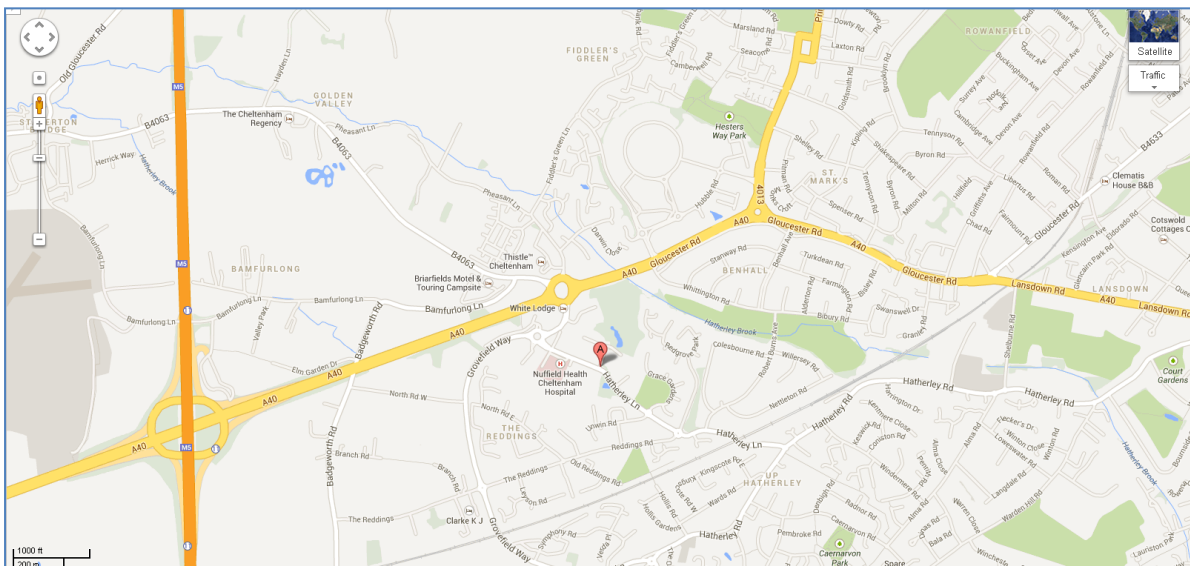

Joining Instructions

Venue: Photometric and Optical Testing Services LLP
Cheltenham Film & Photographic Studios
Hatherley Lane
Cheltenham, Gloucestershire
GL51 6PN

Directions to Photometric Testing

From the M5

At junction 11, take the A40 exit to Cheltenham / Gloucester / Staverton Airport. At the roundabout, take the exit onto the A40 ramp to Cheltenham and merge onto the A40. At the next roundabout, take the 4th exit onto Hatherley Lane. At the next roundabout, take the first exit and the destination is about 50 metres on the left and signposted as “Cheltenham Film Studios”. This is also the entrance to the “Manor on the Lake”.